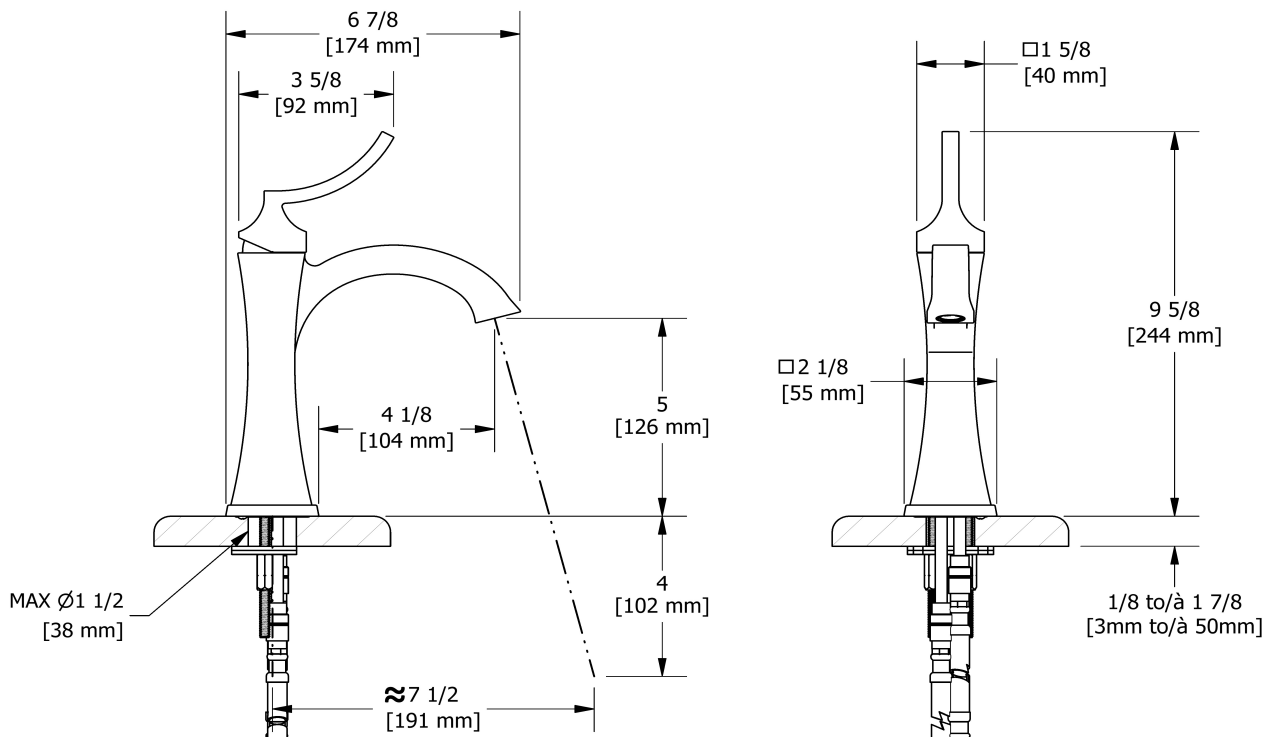

Certifications

- CSA B125.1
- NSF/ANSI standard 61 and 372
- ASME A112.18.1
- CMR248 Approval
- ADA